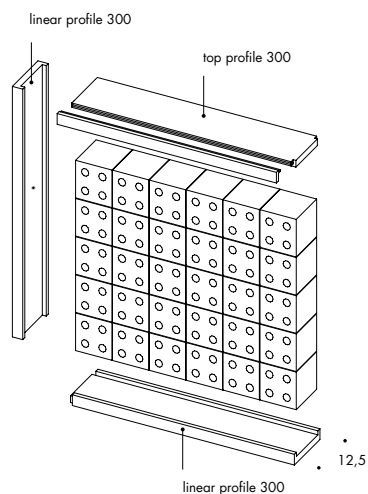

collection	Bloc
design	Ronan & Erwan Bouroullec, 2021
production	Artisanal
material	Extruded terracotta, glazed extruded terracotta
nominal sizes	13·13·10 cm (5''·5''·4'')
specification	<ul style="list-style-type: none"> - artisanal extruded partition elements, 10 cm thick - 3 finishing: natural, matt, glossy - 5 colours: Natural (natural finishing). Pearl, Grey, Red, Blue (glossy glaze finishing and matt painted finishing). <p>This product is suitable for both residential and commercial areas, to be installed in walls with height of 4mt. These elements must in any case comply with the technical standards of construction regulation, applicable in the country where they are installed. For the Italian national territory, in particular, they should comply with standard NTC 2018 DECRETO MIN 27/01. For aesthetic outcome it is possible to install BLOC using our wooden profile. The profile is painted and suitable for outdoor use. A top profile with removable sides is provided for ceiling fixing. As complementary pieces Mutina provide the Mutina adhesive, EC 1 plus for VOC emissions. For installation process see the installation video available on www.mutina.it.</p> <p>Bloc Natural is suitable for indoor and outdoor areas complying with UNI EN 772-22 marked "F1- moderate exposure". Bloc Matt and Glossy finishing are suitable for indoor only.</p>
category	UNI 11128/2004

13·13·10 cm (5''·5''·4'')

complementary pieces

To make the installation of these items easier, a Mutina adhesive is now available: organic, eco-friendly and sold separately.

Tube Colors

2,5·10 cm (1''·4'')

Blue Tube

Red Tube

ANCHORING ON 2 SIDES
Max h 400 cm

ANCHORING ON 3 SIDES
Max h 400x300 cm

ANCHORING ON 2 SIDES
MAX h250x100 cm

Colors

GLOSSY

Pearl