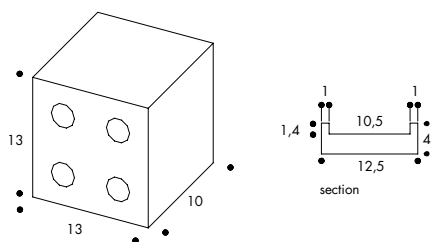

collection	Bloc
design	Ronan & Erwan Bouroullec, 2021
production	Artisanal
material	Extruded terracotta, glazed extruded terracotta
nominal sizes	13·13·10 cm (5''·5''·4'')
specification	<ul style="list-style-type: none"> - artisanal extruded partition elements, 10 cm thick - 3 finishing: natural, matt, glossy - 5 colours: Natural (natural finishing). Pearl, Grey, Red, Blue (glossy glaze finishing and matt painted finishing). <p>This product is suitable for both residential and commercial areas, to be installed in walls with height of 4mt. These elements must in any case comply with the technical standards of construction regulation, applicable in the country where they are installed. For the Italian national territory, in particular, they should comply with standard NTC 2018 DECRETO MIN 27/01. For aesthetic outcome it is possible to install BLOC using our wooden profile. The profile is painted and suitable for outdoor use. A top profile with removable sides is provided for ceiling fixing. As complementary pieces Mutina provide the Mutina adhesive, EC 1 plus for VOC emissions. For installation process see the installation video available on www.mutina.it.</p> <p>Bloc Natural is suitable for indoor and outdoor areas complying with UNI EN 772-22 marked "F1- moderate exposure". Bloc Matt and Glossy finishing are suitable for indoor only.</p>
category	UNI 11128/2004

13·13·10 cm (5''·5''·4'')

complementary pieces

To make the installation of these items easier, a Mutina adhesive is now available: organic, eco-friendly and sold separately.

Tube Colors

2,5·10 cm (1''·4'')

Blue Tube

Red Tube

ANCHORING ON 2 SIDES
Max h 400 cm

ANCHORING ON 3 SIDES
Max h 400x300 cm

ANCHORING ON 2 SIDES
MAX h250x100 cm

Colors

GLOSSY

Pearl

Packing

SIZE	PCS-SQM	PCS-PAL	PCS-BOX	BOX-PL	KG-BOX	KG-PC	KG-PAL	SQM-PAL
natural 5''-5''-4'' cm	59,17	96				2,85	273,60	1,62
other colors 5''-5''-4'' cm	59,17		4	48	11,40		547,20	3,24
tube			18		0,54	0,03		